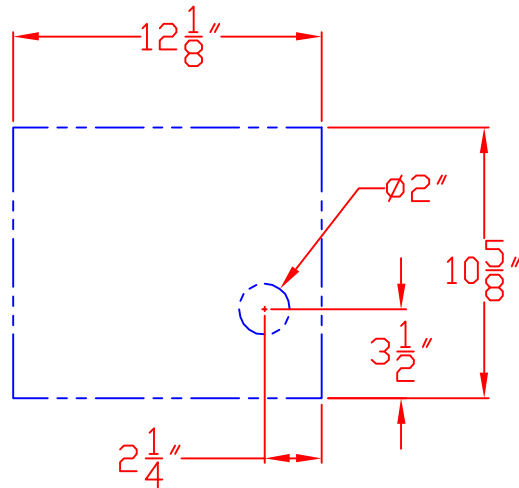

1/12/11

LYNX SIDE BURNER  
SINGLE- LSB1-1/LSB1-2  
W/ DIMENSIONS

ISLAND CUTOUT  
IN BLUE

TOP VIEW

FRONT VIEW

SIDE VIEW

1/12/11

LYNX SIDE BURNER  
SINGLE- LSB1-1/LSB1-2  
ISLAND CUTOUT

TOP VIEW

FRONT VIEW

SIDE VIEW