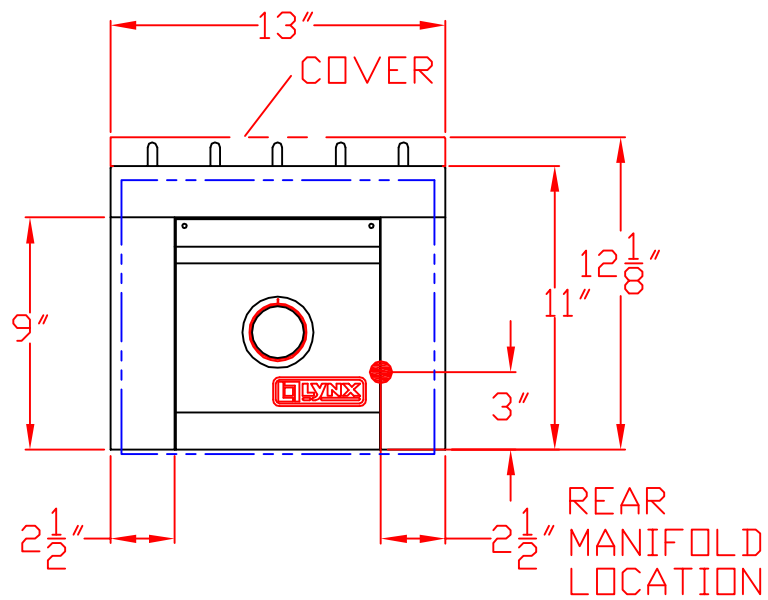

1/12/11

LYNX SIDE BURNER  
SINGLE- LSB1-1/LSB1-2  
W/ DIMENSIONS

ISLAND CUTOUT  
IN BLUE

TOP VIEW

FRONT VIEW

SIDE VIEW

1/12/11

LYNX SIDE BURNER  
SINGLE- LSB1-1/LSB1-2  
ISLAND CUTOUT

TOP VIEW

FRONT VIEW

SIDE VIEW