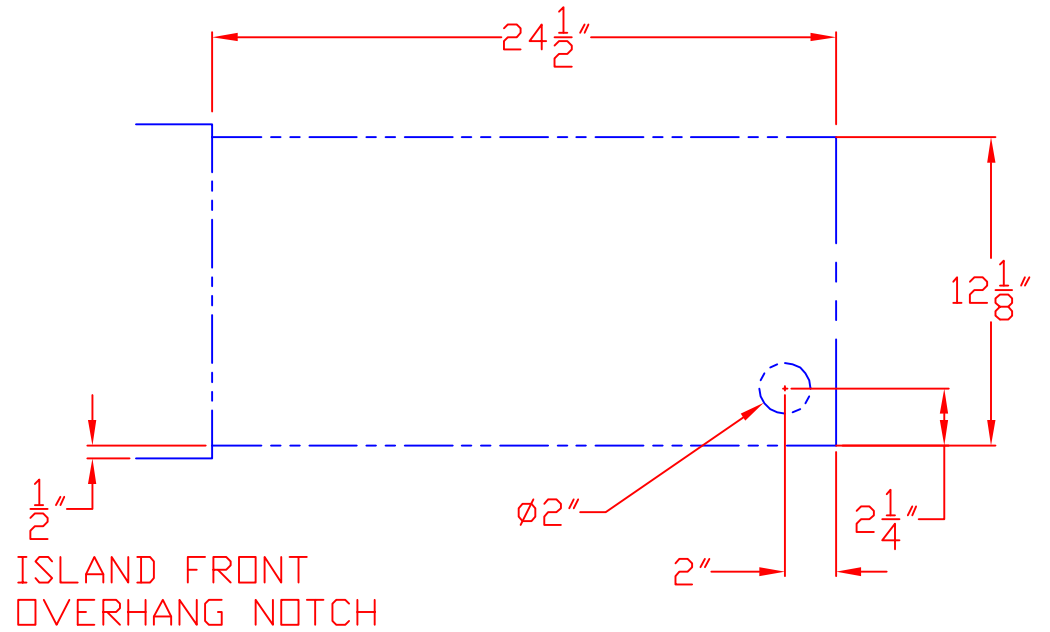

1/12/11

LYNX SIDE BURNER  
SINGLE- LSB1-1/LSB1-2  
W/ DIMENSIONS

ISLAND CUTOUT  
IN BLUE

TOP VIEW

FRONT VIEW

SIDE VIEW

1/12/11

LYNX SIDE BURNER  
SINGLE- LSB1-1/LSB1-2  
ISLAND CUTOUT

TOP VIEW

FRONT VIEW

SIDE VIEW