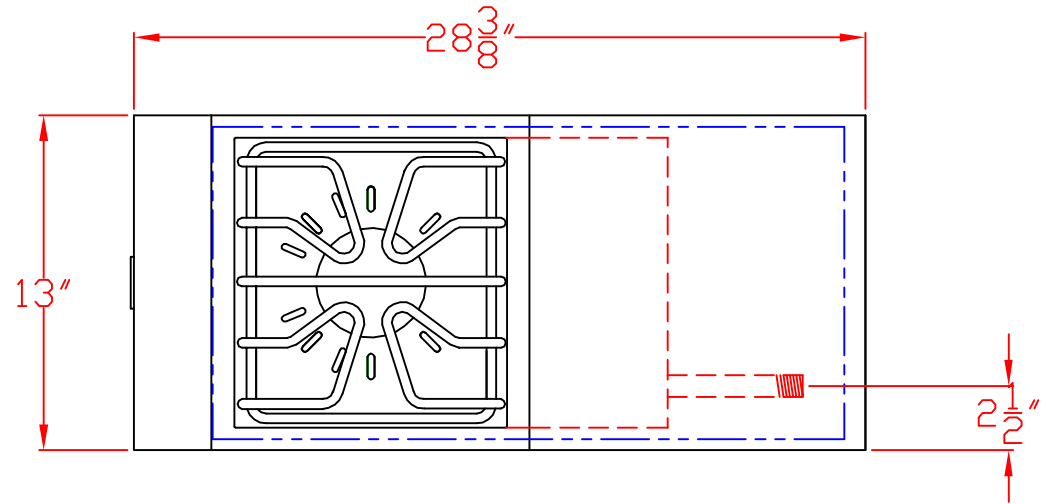

1/12/11

LYNX SIDE BURNER  
SINGLE- LSB1-1/LSB1-2  
W/ DIMENSIONS

ISLAND CUTOUT  
IN BLUE

TOP VIEW

FRONT VIEW

SIDE VIEW

1/12/11

LYNX SIDE BURNER  
SINGLE- LSB1-1/LSB1-2  
ISLAND CUTOUT

TOP VIEW

FRONT VIEW

SIDE VIEW