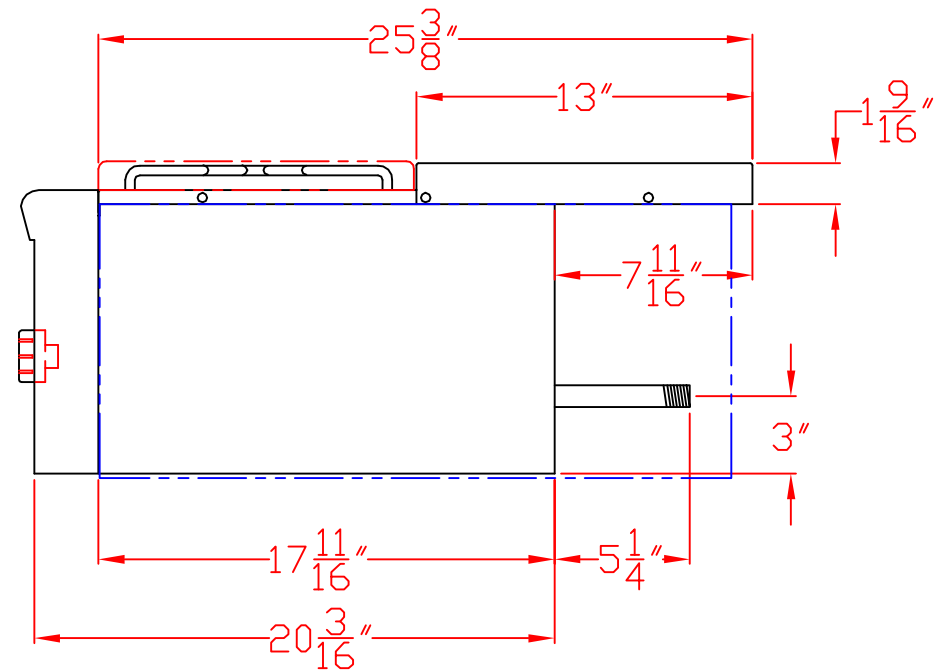

1/12/11

LYNX SIDE BURNER  
SINGLE- LSB1-1/LSB1-2  
W/ DIMENSIONS

ISLAND CUTOUT  
IN BLUE

TOP VIEW

FRONT VIEW

SIDE VIEW

1/12/11

LYNX SIDE BURNER  
SINGLE- LSB1-1/LSB1-2  
ISLAND CUTOUT

TOP VIEW

FRONT VIEW

SIDE VIEW